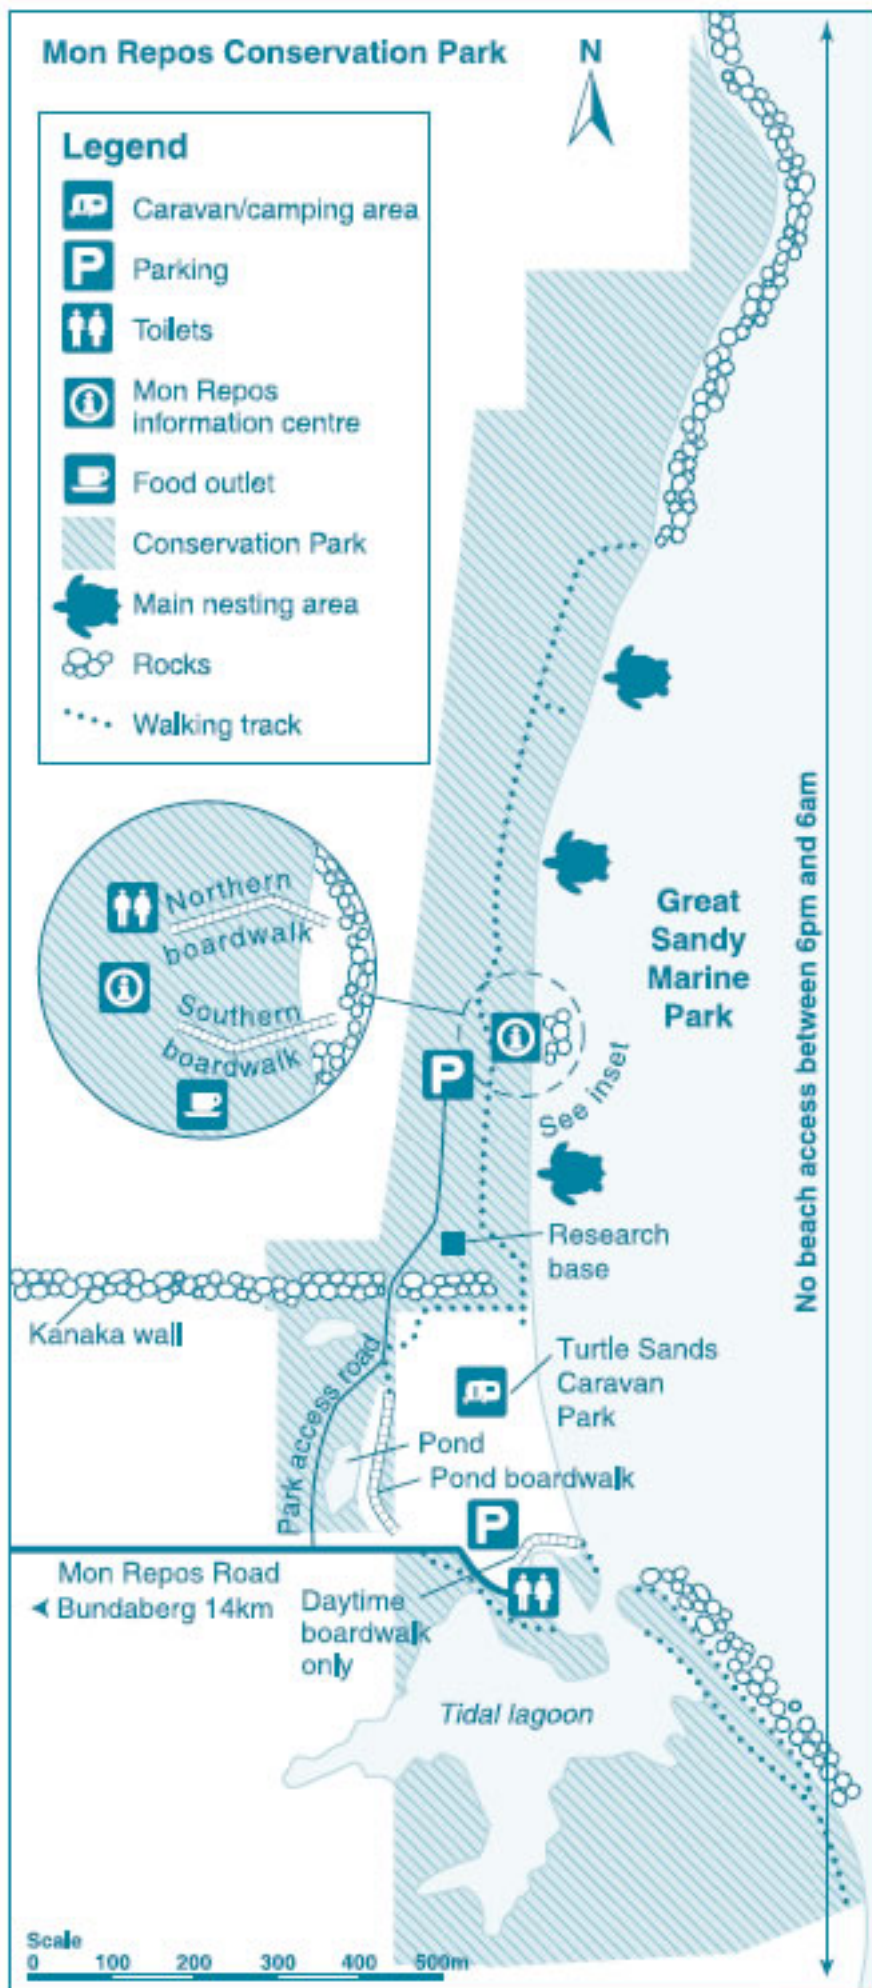

Mon Repos Conservation Park

N

Legend

-  Caravan/camping area
-  Parking
-  Toilets
-  Mon Repos information centre
-  Food outlet
-  Conservation Park
-  Main nesting area
-  Rocks
-  Walking track

Scale

0 100 200 300 400 500m